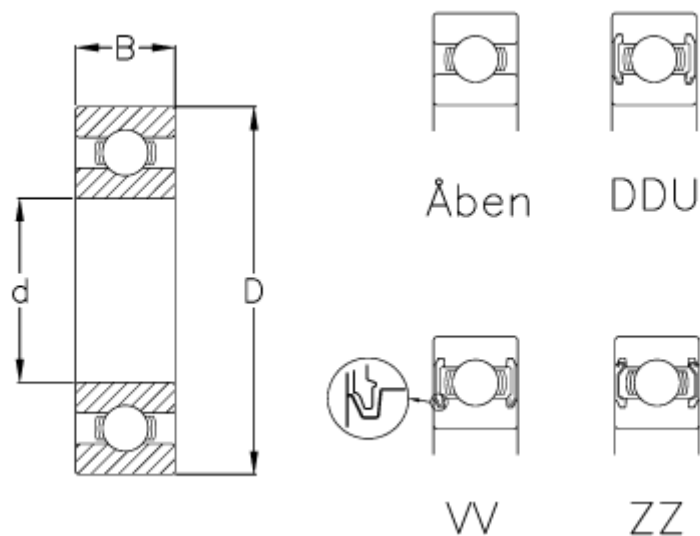

Data Sheet

Article number: 5701035009016
Description: NSK Bearing 16007 CM-6
Note: Open

Measures

= 16007
 $B = 9$
 $d = 35$
 $D = 62$